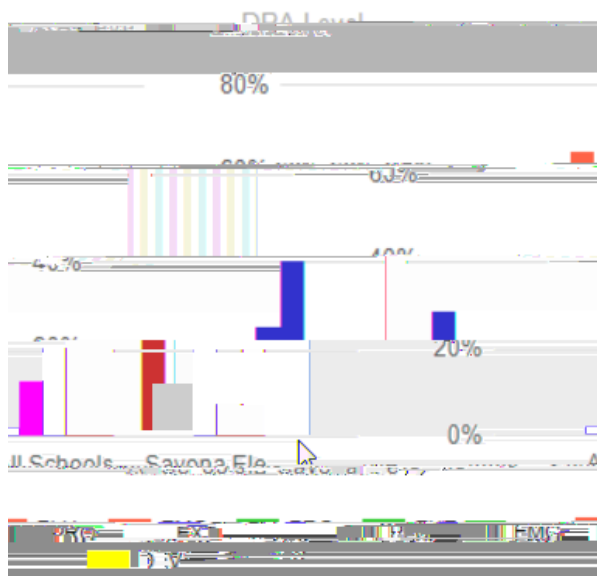

Savona Elementary School

Primary Reading Assessment - PRA November

Primary

Category	Percentage	Count
NA	6.08%	437
DEV	-	237
FRU	11.85%	85
INST	32.96%	236
IND	46.11%	333
NA	25.00%	460
Frus	12.80%	262
Inst	7.29%	1687
Ind	44.11%	1587
Ind	35.77%	1286