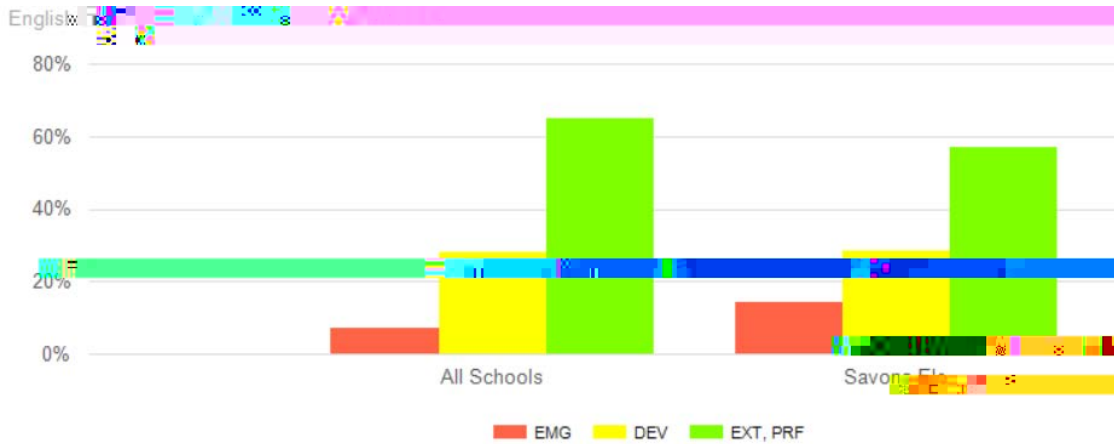

English Language Arts - LA

		All Schools	Savannah
%	EMG	6.95%	14.29
%	DEV	28.16%	28.57
%	EXT, PRF	64.87%	57.14