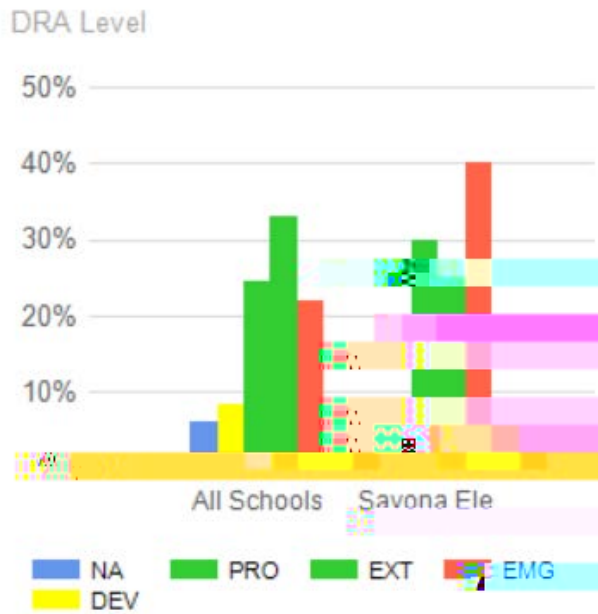

Savona Elementary School

Primary Reading Assessment - PRA November

Primary

Category	Percentage	Count
NA	6.08%	437
DEV	-	237
FRU	11.85%	85
INST	32.96%	236
IND	46.11%	333
NA	25.00%	460
Frus	12.80%	262
Inst	7.29%	1687
Ind	44.11%	1587
Ind	35.77%	1286

Nonfiction Reading Assessment - NFERA EAM

English Language Arts - LA

		All Schools	Savannah
%	EMG	6.95%	14.29
%	DEV	28.16%	28.57
%	EXT, PRF	64.87%	57.14

Report chart

	All Schools	Savona Ele
EMG	25.91%	45.45%
EXT. PRF	16.86%	27.23%

Student Learning Survey (SLS) - Feel Welcome

Student Learning Survey (SLS) - Feel Safe

The "Do you feel safe?" question is anonymous so student population breakdown is not available.