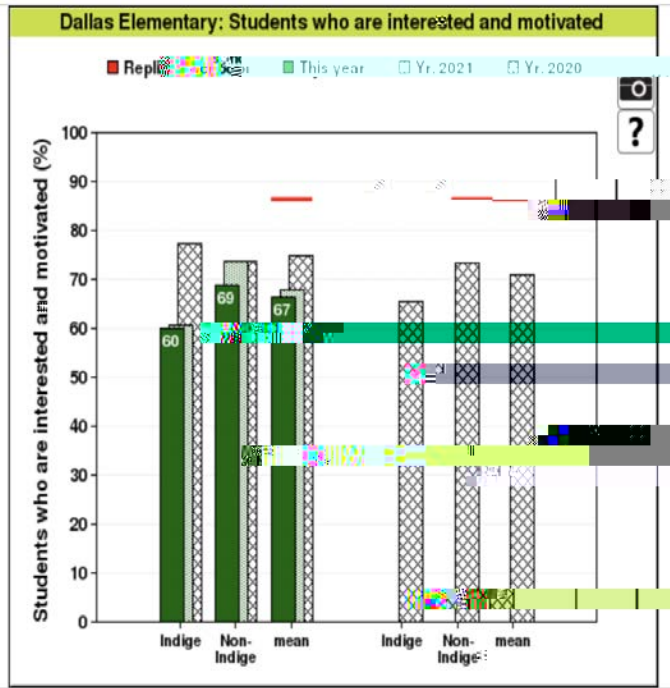

Dallas Math Assessment  
Grade 6

Extension: How much will you need for 30 cookies

30% extension meaning bottom of number of top rewards etc

Student Conduct Incident List - Custom Selection