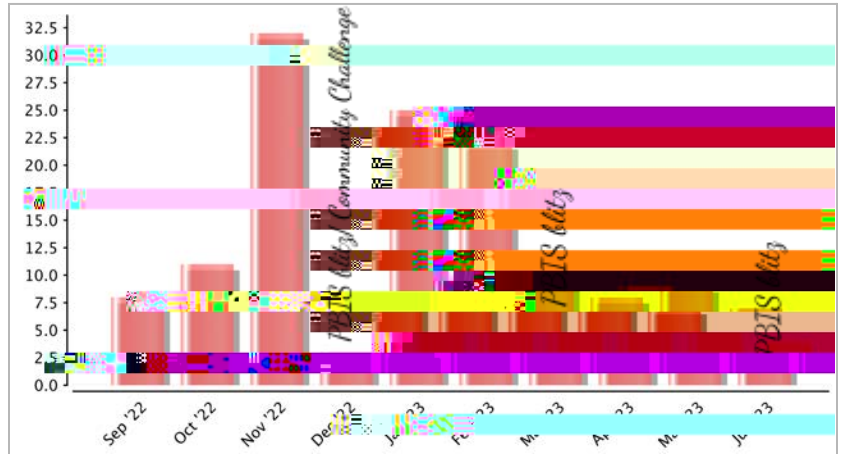

Dallas Math Assessment  
Grade 6

Extension: How much will you need for 30 cookies

30% extension meaning bottom of number of top rewards etc

Student Conduct Incident List - Custom Selection