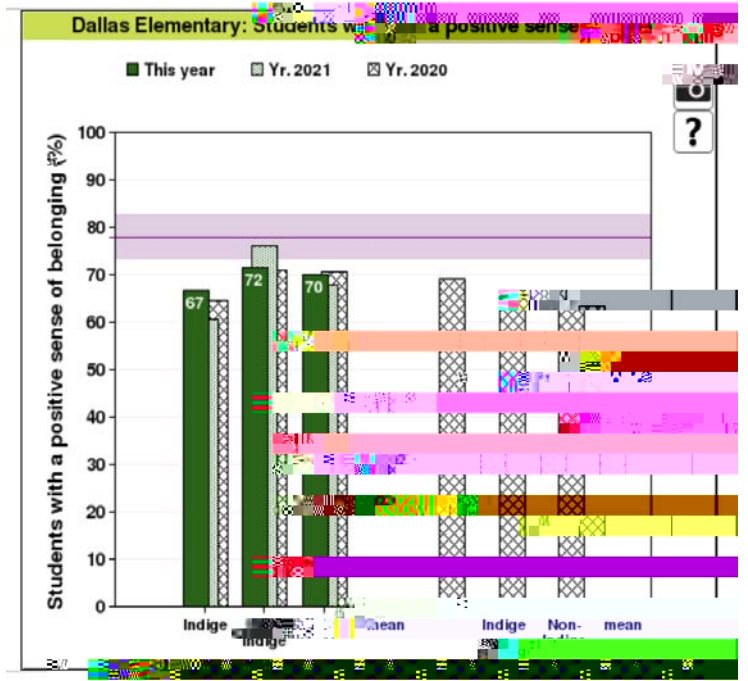

Dallas Math Assessment  
Grade 6

Extension: How much will you need for 30 cookies

30% extension meaning bottom of number of top rewards etc

Student Conduct Incident List - Custom Selection