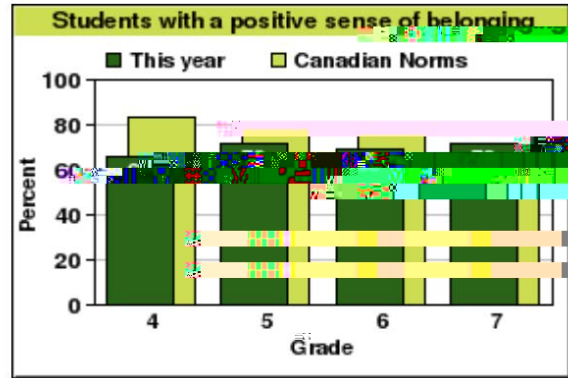

Dallas Math Assessment  
Grade 6

Extension: How much will you need for 30 cookies

30% extension meaning bottom of number of top rewards etc

Student Conduct Incident List - Custom Selection