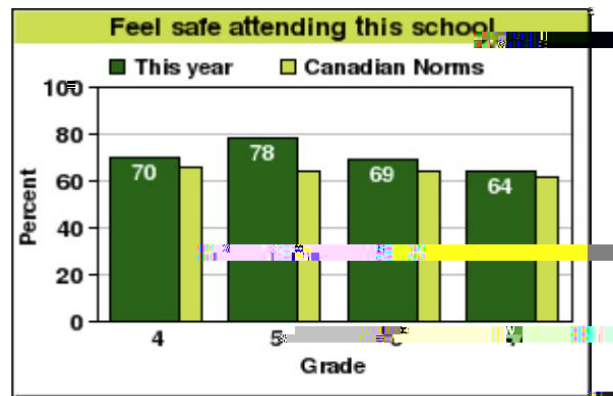

Dallas Math Assessment  
Grade 6

Extension: How much will you need for 30 cookies

30% extension meaning bottom of number of top rewards etc

Student Conduct Incident List - Custom Selection