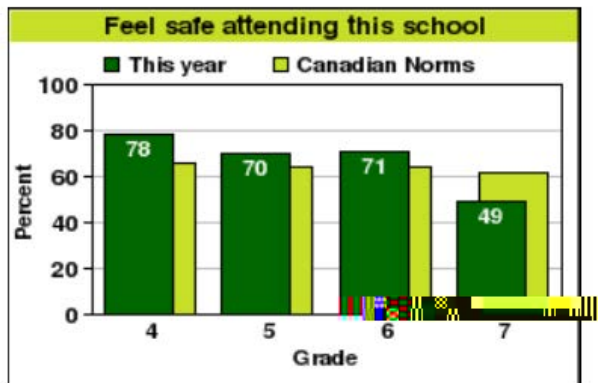

Dallas Math Assessment  
Grade 6

Extension: How much will you need for 30 cookies

30% extension meaning bottom of number of top rewards etc

Student Conduct Incident List - Custom Selection