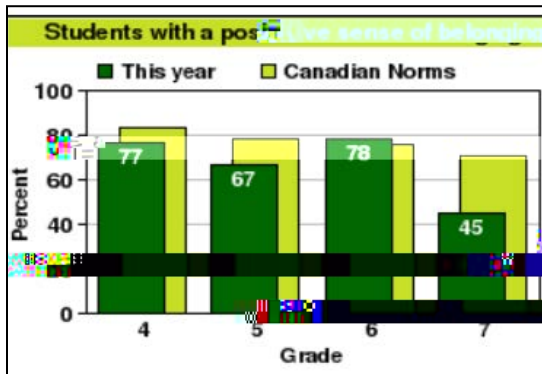

Dallas Math Assessment  
Grade 6

Extension: How much will you need for 30 cookies

30% extension meaning bottom of number of top rewards etc

Student Conduct Incident List - Custom Selection